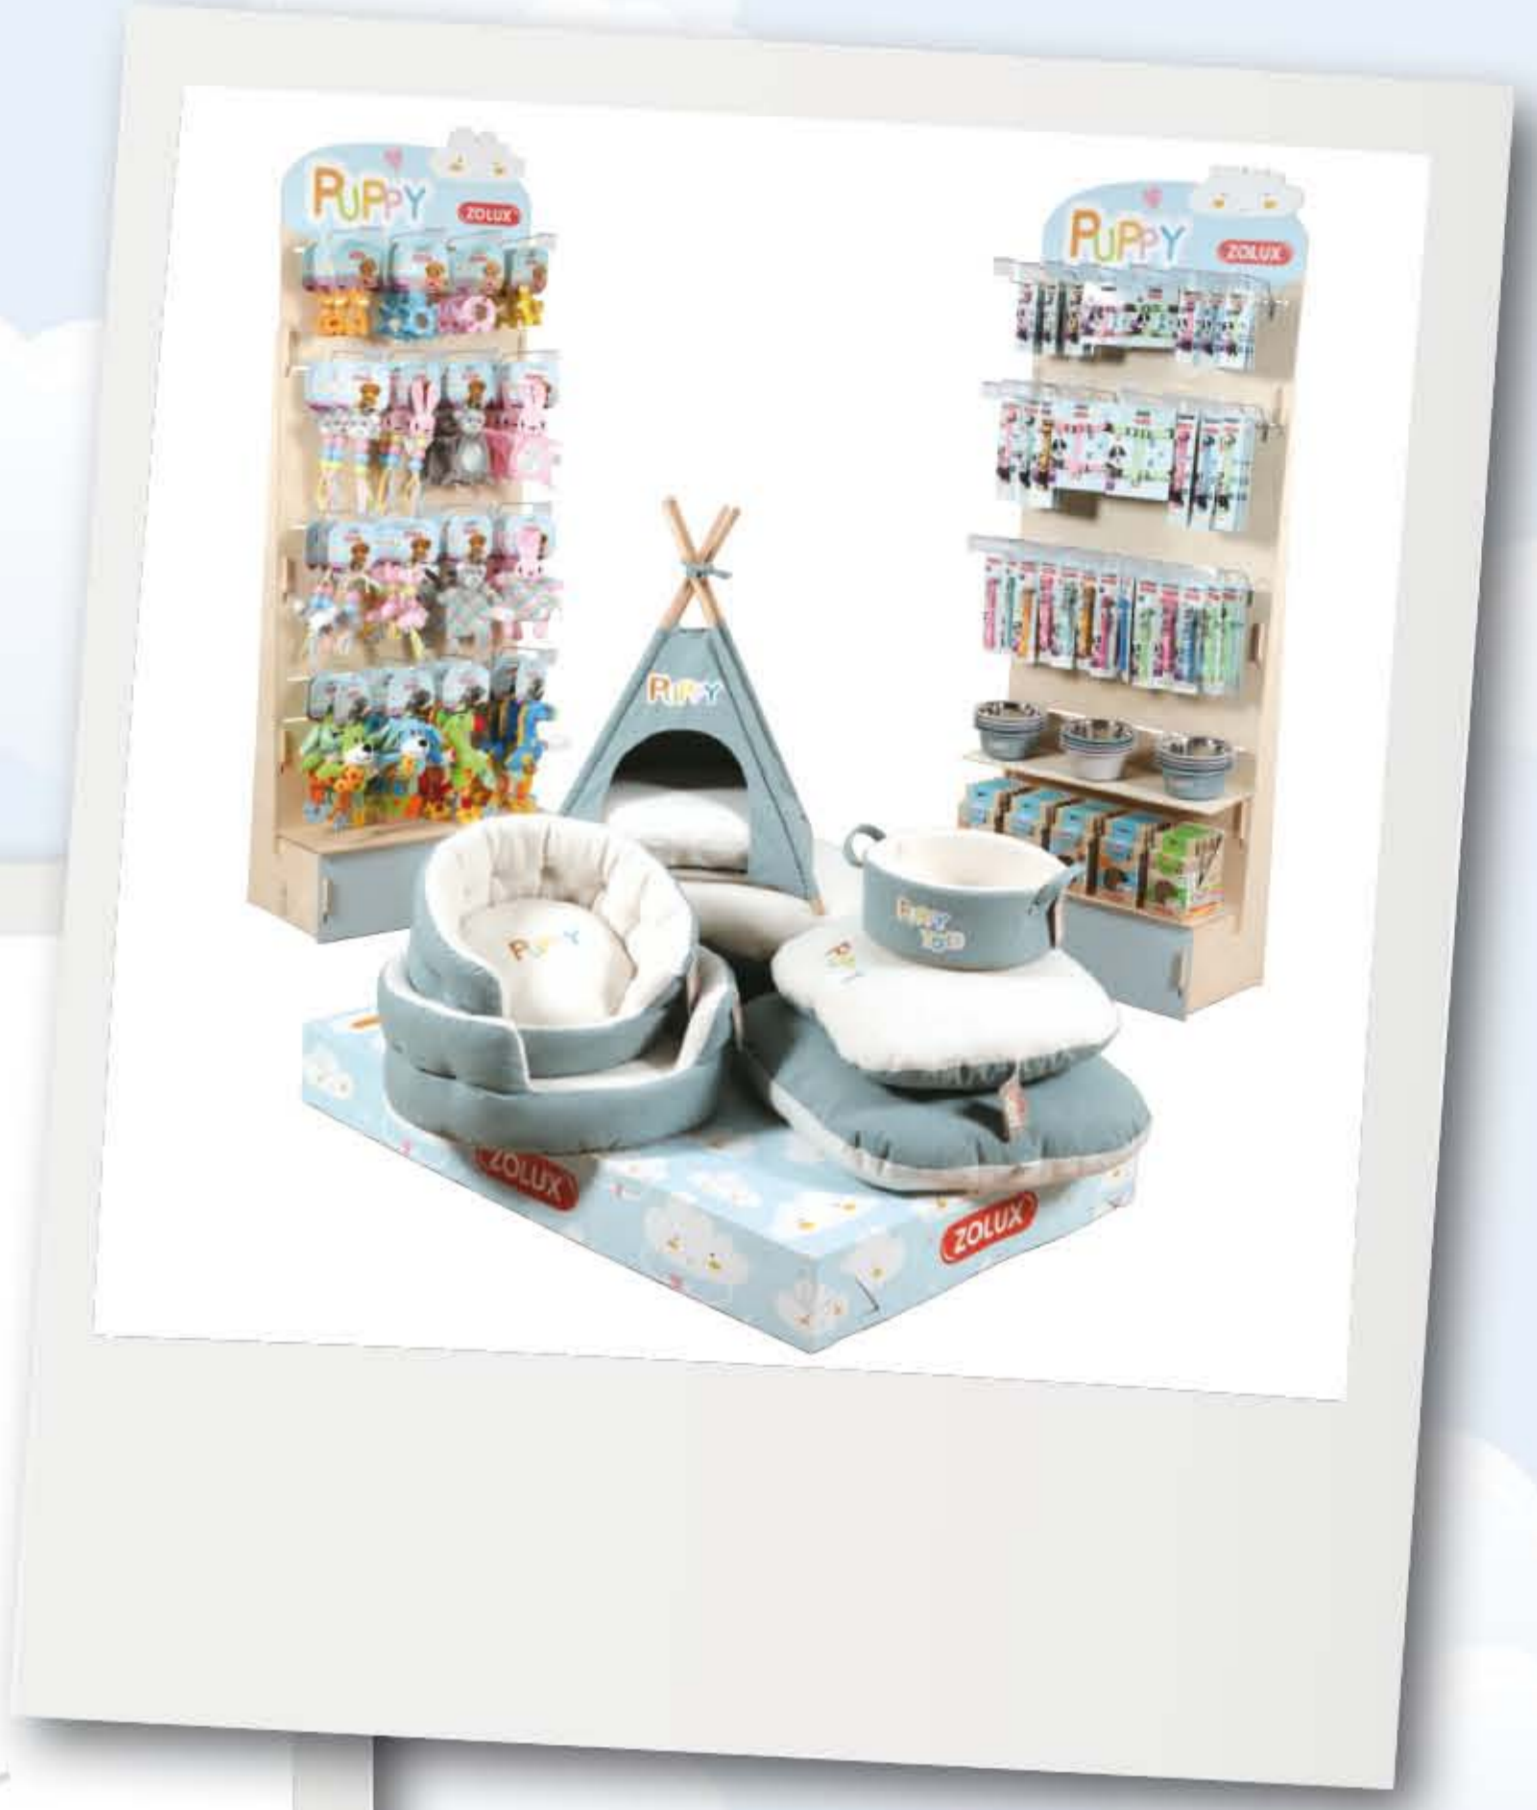

x 2

Puppy toy basket

409 720
 3 336024 097205
 420 x 310 x 140 mm
 420 x 310 x 140 mm

Different presentation arrangements

PUPPY

Only sold as a complete range

ZOLUX