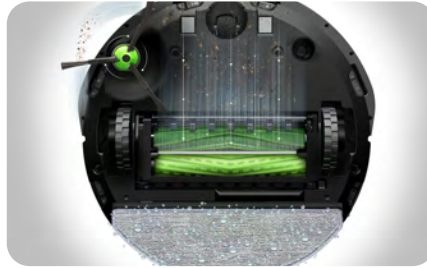

## Powerful performance. Powerful pick-up.

Pulls in stubborn dirt and messes with a 4-Stage Cleaning System that uses Dual Multi-Surface Rubber Brushes, an Edge-Sweeping brush for walls and corners, 10X the Power-Lifting Suction<sup>1</sup>, and a mop pad to complete the job.