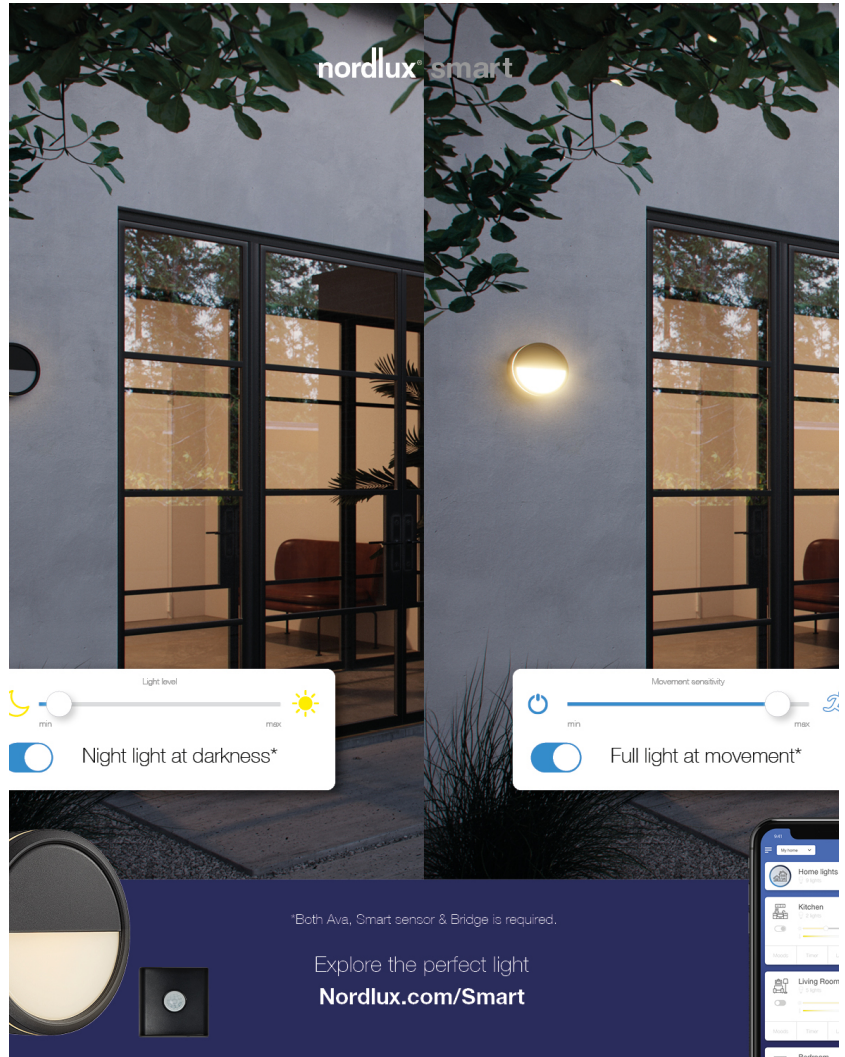

# SMART LIGHT | CEILING LIGHTING | GREY

2019016010

nordlux®

Voltage (V): 230 Volt  
IP degree if the fixture includes two types of IP degree: IP54  
Class (Class I, Class II, Class III): Class 1 (Earth contact)  
Lampholder type (eg, E27/E14, etc): LED Module

Sales Box Width(cm): 12  
Sales Box Depth (cm): 23.5  
Sales Box Volume m<sup>3</sup> : 0.0066  
Net weight of the luminaire (kg): 1.05

Useful Lumen (lm): 600  
Color Temperature (K): 2700  
Ra-value : 80  
Lifetime (h): 30000  
Spread Angle (°) (beam angle of luminaire): 159.2  
Candela (cd) (for directional lamp only): 0  
Energy Class: D

- Ultra-slim ceiling panel light • Bluetooth connection to Nordlux SmartLight
- Adjustable kelvin and lumen output • Dual light LED

Oja is an ultra slim ceiling panel light in a modern and simple design that is very easy to install and can be connected to Nordlux Smart Light using Bluetooth. With your chosen device you will have the ability to change the light from a warm white to a cool white.

With the minimalistic shape and high degree of protection, Ava in grey is applicable both inside and outside.