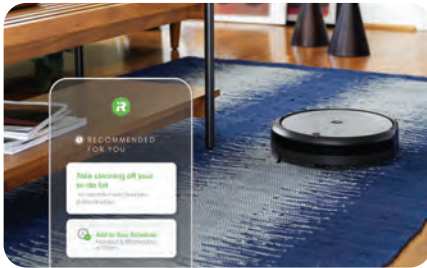

Scheduling at its smartest

From pollen season to pet-shedding season, and all the messy moments in between, the Roomba® i1+ robot vacuum knows when it's time to dial up cleanings and makes suggestions automatically.