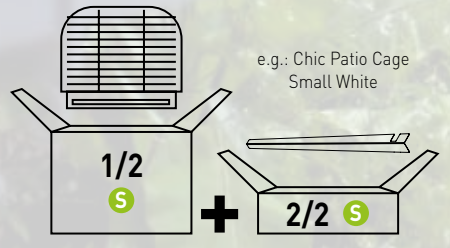

CHIC CAGES

PATIO

3 available sizes:
Small, Medium, Large.

S **M** **L**

Available in 2 colours:
matt white or matt black.

Cages delivered in 2 optimised
parcels (FSC-certified cardboard)
with visual marker

(colour disc and size: 1 single colour per reference, the
letter corresponding to cage size **S**mall, **M**edium ou **L**arge)

Aftersales Service

Spare parts are available as soon
as the range is launched.
Email: sav@zolux.com

1 wooden
swing

2 plastic
feeders

2 wooden
perches

Slide out tray for **easy
access and cleaning**

2 wooden
shelves

**Metal stand with
floral decorations**