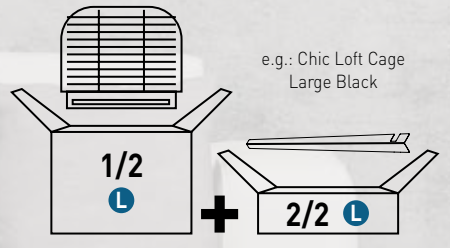

LOFT

3 available sizes:
Small, Medium, Large.

Available in 2 colours:
matt white or matt black.

Cages delivered in 2 optimised
parcels (FSC-certified cardboard)
with visual marker

(colour disc and size: 1 single colour per reference, the
letter corresponding to cage size **S**mall, **M**edium ou **L**arge)