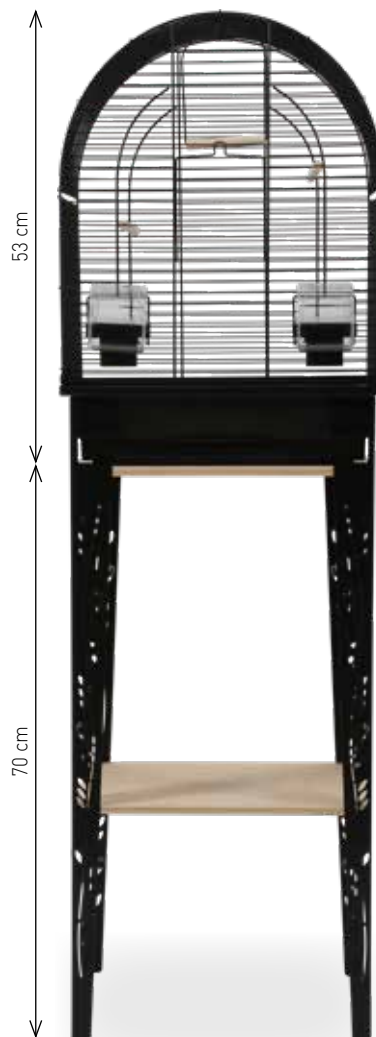

1 wooden
swing

2 plastic
feeders

2 wooden
perches

Slide out tray for **easy
access and cleaning**

2 wooden
shelves

**Metal stand with
floral decorations**

MADE IN
EUROPE

CHIC CAGES PATIO

Removable drawer

Wooden accessories
supplied

S

Equipments:
2 shelves (including one to support the cage), 1 tray (for cleaning the cage floor), 2 wooden perches, 1 wooden swing and 2 plastic drinkers.

Designed for small
species (zebra finch,
society finch).

Available in white

Chic Patio Cage
and Cabinet

104 183NO1

3 336021 041836

380 x 245 x 1230 mm

1/2: 265 x 400 x 465 mm

2/2: 66 x 95 x 465 mm

1 10 mm